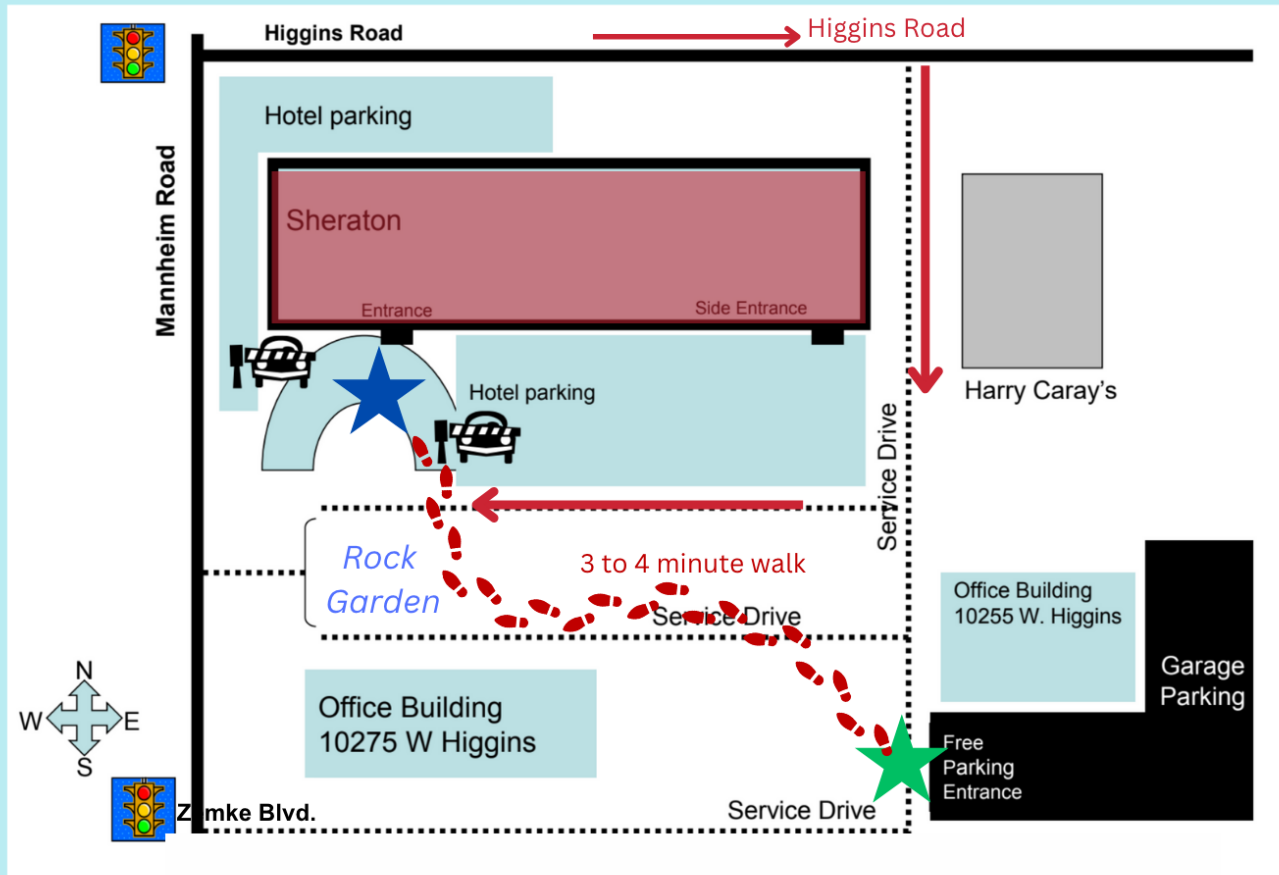

Free **PARKING** at the **ILSDC**
Sheraton Suites Chicago O'Hare
6501 Mannheim Road, Rosemont, Illinois

SHERATON LOT
 Parking QR Code

★ Hotel Parking

The **Sheraton Parking QR code (SEE ABOVE)** is **valid July 18 - 21**. To open the Hotel Parking gate, scan the **QR code** from your phone or from a printed copy.

If you arrive prior to receiving the **QR code**, take a ticket from the Hotel Parking gate to open the gate.

Hotel Guests: Use your room key to exit and re-enter the Hotel Parking.

All Other Attendees: Scan the **QR code** each time you enter and exit the Hotel Parking.

★ Overflow Parking Garage

If space is not available in the Hotel Parking, you will park in the **Overflow Parking Garage**. Here's how: Before driving to the Overflow Parking Garage, temporarily park outside the Sheraton entrance and go inside to obtain a **validated complimentary Overflow Parking Garage Ticket** from the parking table or Front Desk. **You will use this Ticket to both enter and exit the Overflow Parking Garage.** This Ticket will be valid for the duration of the Convention.